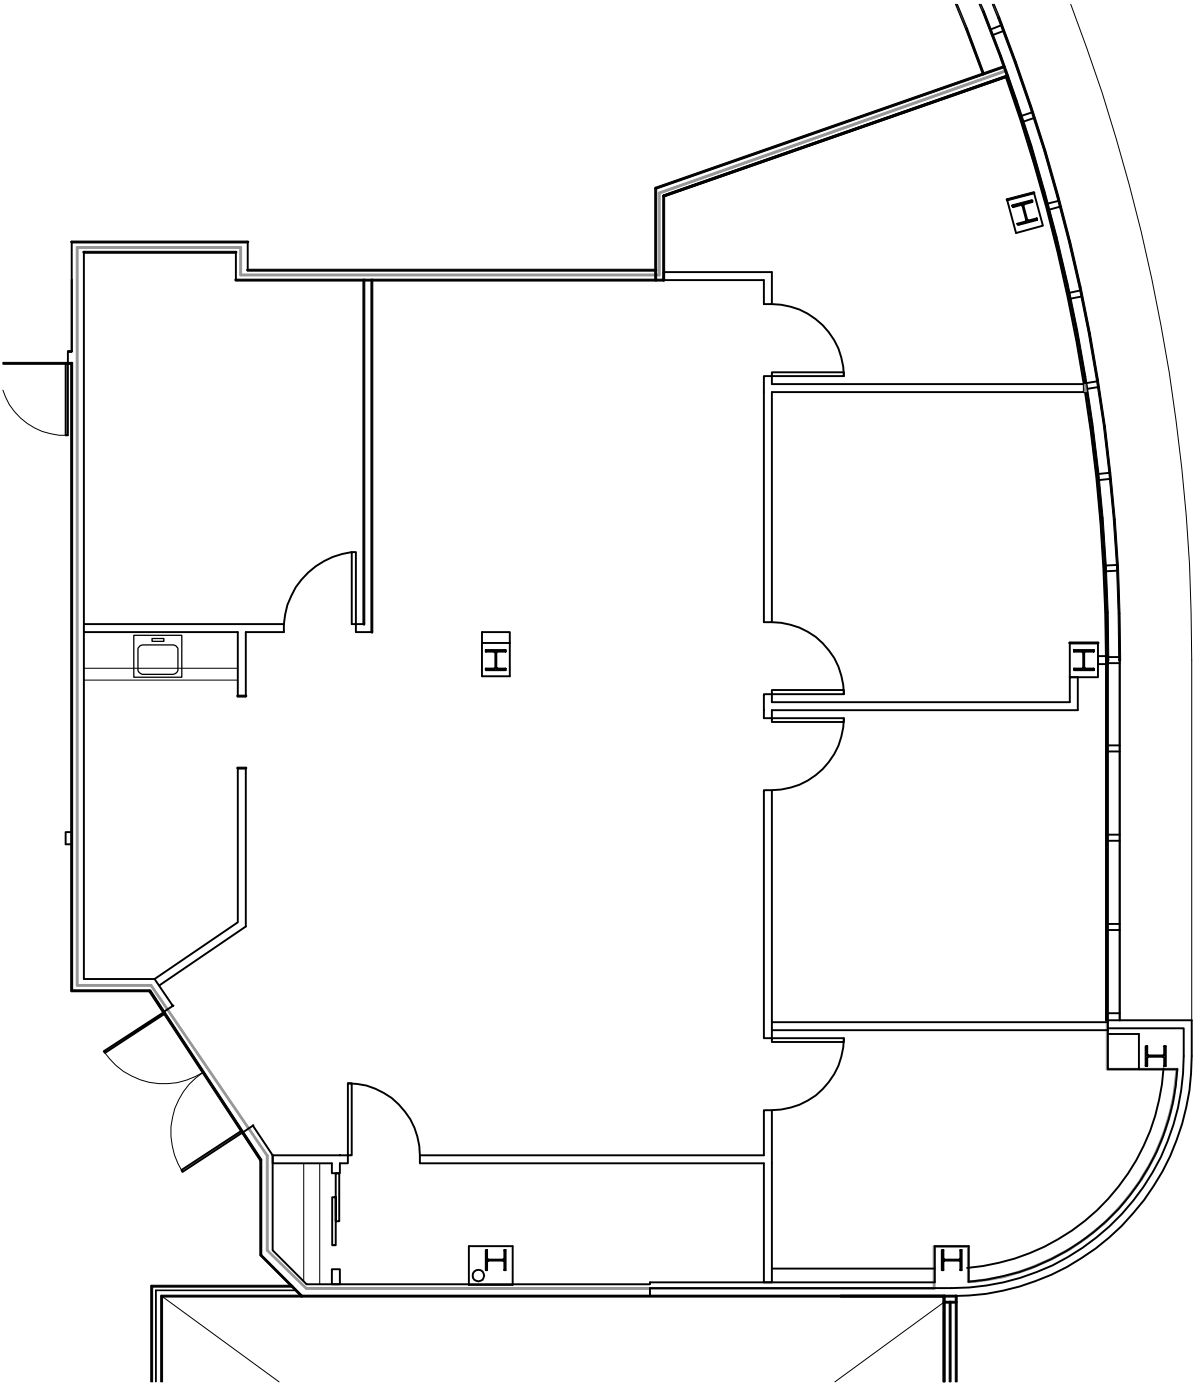

SUITE # 200
50 CHARLES LINDBERGH BLVD
UNIONDALE, NY 11554

FILE NAME: 50_Charles_Floor_Architecting

DRAWN BY: BM

SCALE: 1/8"=1'-0"

DATE: Apr. 28, 2014

DRAWING NUMBER:

EX-01