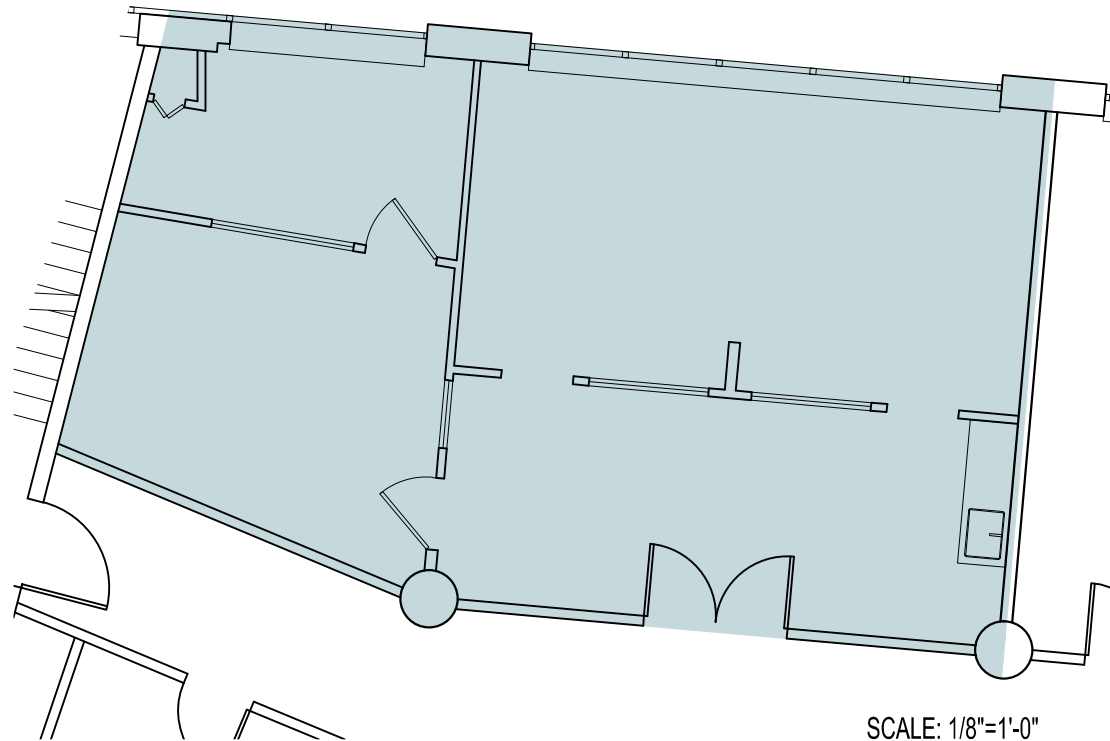

SCALE: 1/64"=1'-0"

SCALE: 1/8"=1'-0"

PROJECT LOCATION		B:\Construction\Hempstead\37-18 3rd Floor\Regional\3rd Floor\37-18 Northern Blvd - 3rd Floor AS-BUILT.dwg	
FILE NAME	PLOT DATE		
DATE	Jan 14, 15	DRAWING NO.	
DRAWN BY	classal	<b>DS-</b>	