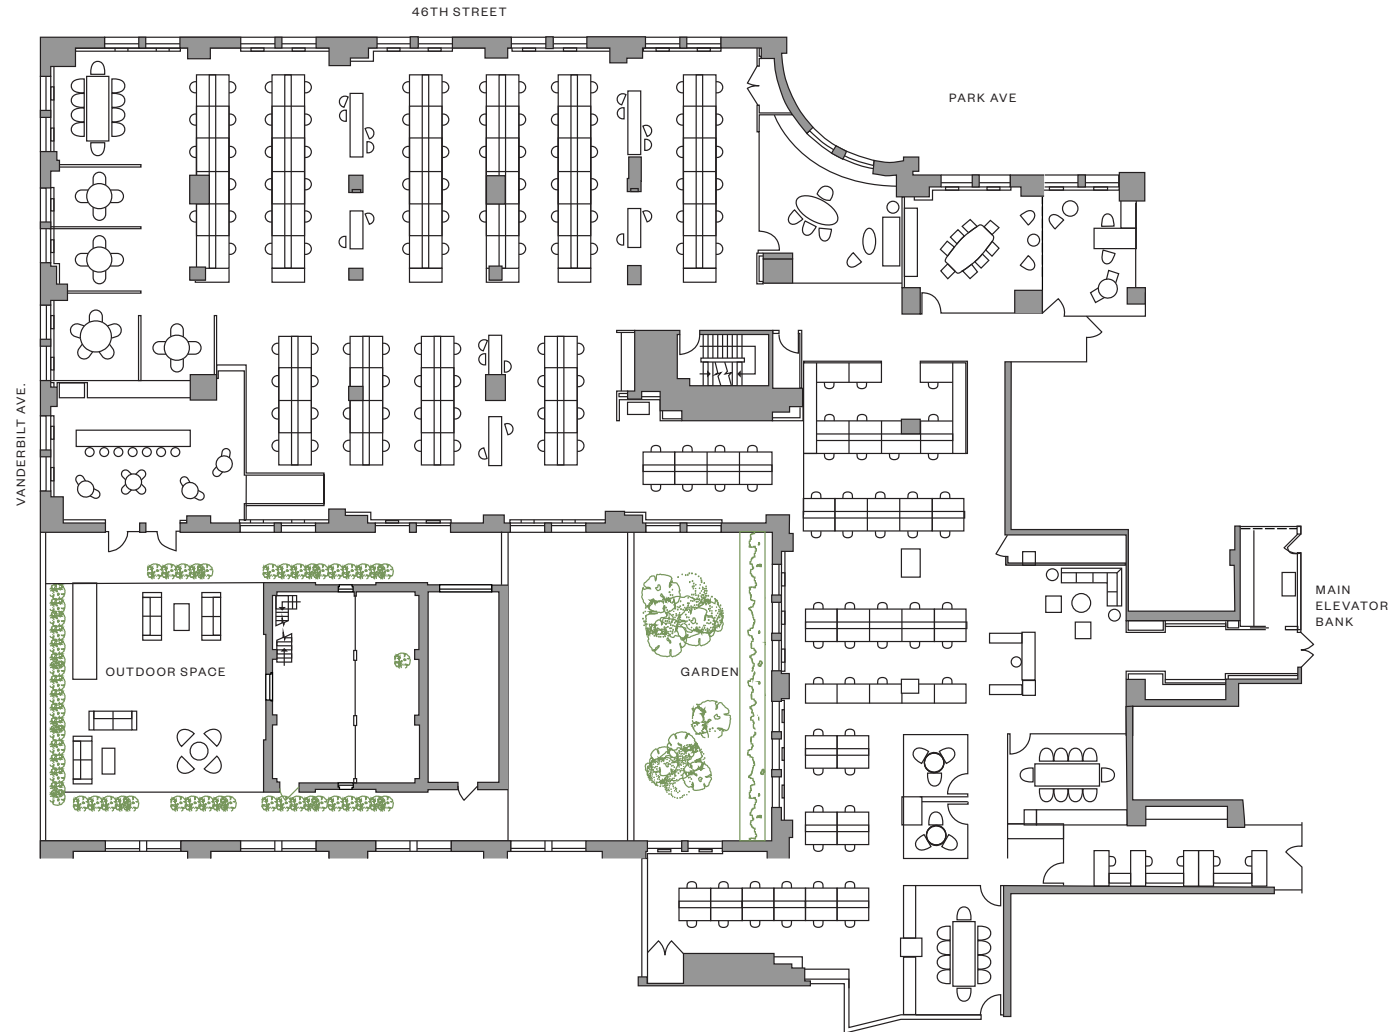

THE  
**HELMSLEY  
 BUILDING**  
 230 PARK AVENUE

**SUITE 500**

TOTAL RSF 24,848

**Test Fit  
 Open Plan**

Total Seats	168
Executive Office	1
Benching	161
Reception	1
Conference Room	2
Meeting Room	8
Meeting Seats	63
Cafe	1
Roof	1
Office Services	2
IT Room	1
Storage	1
Coffee Bar	1
Coat Closet	1

Total Seats	94
Executive Office	1
Typical Office	14
Workstation	62
Benching	16
Reception	1
Conference Room	7
Conference Seats	42
Cafe	1
Roof	1
Office Services	3
IT Room	1
Storage	3
Coffee Bar	1
Coat Closet	1