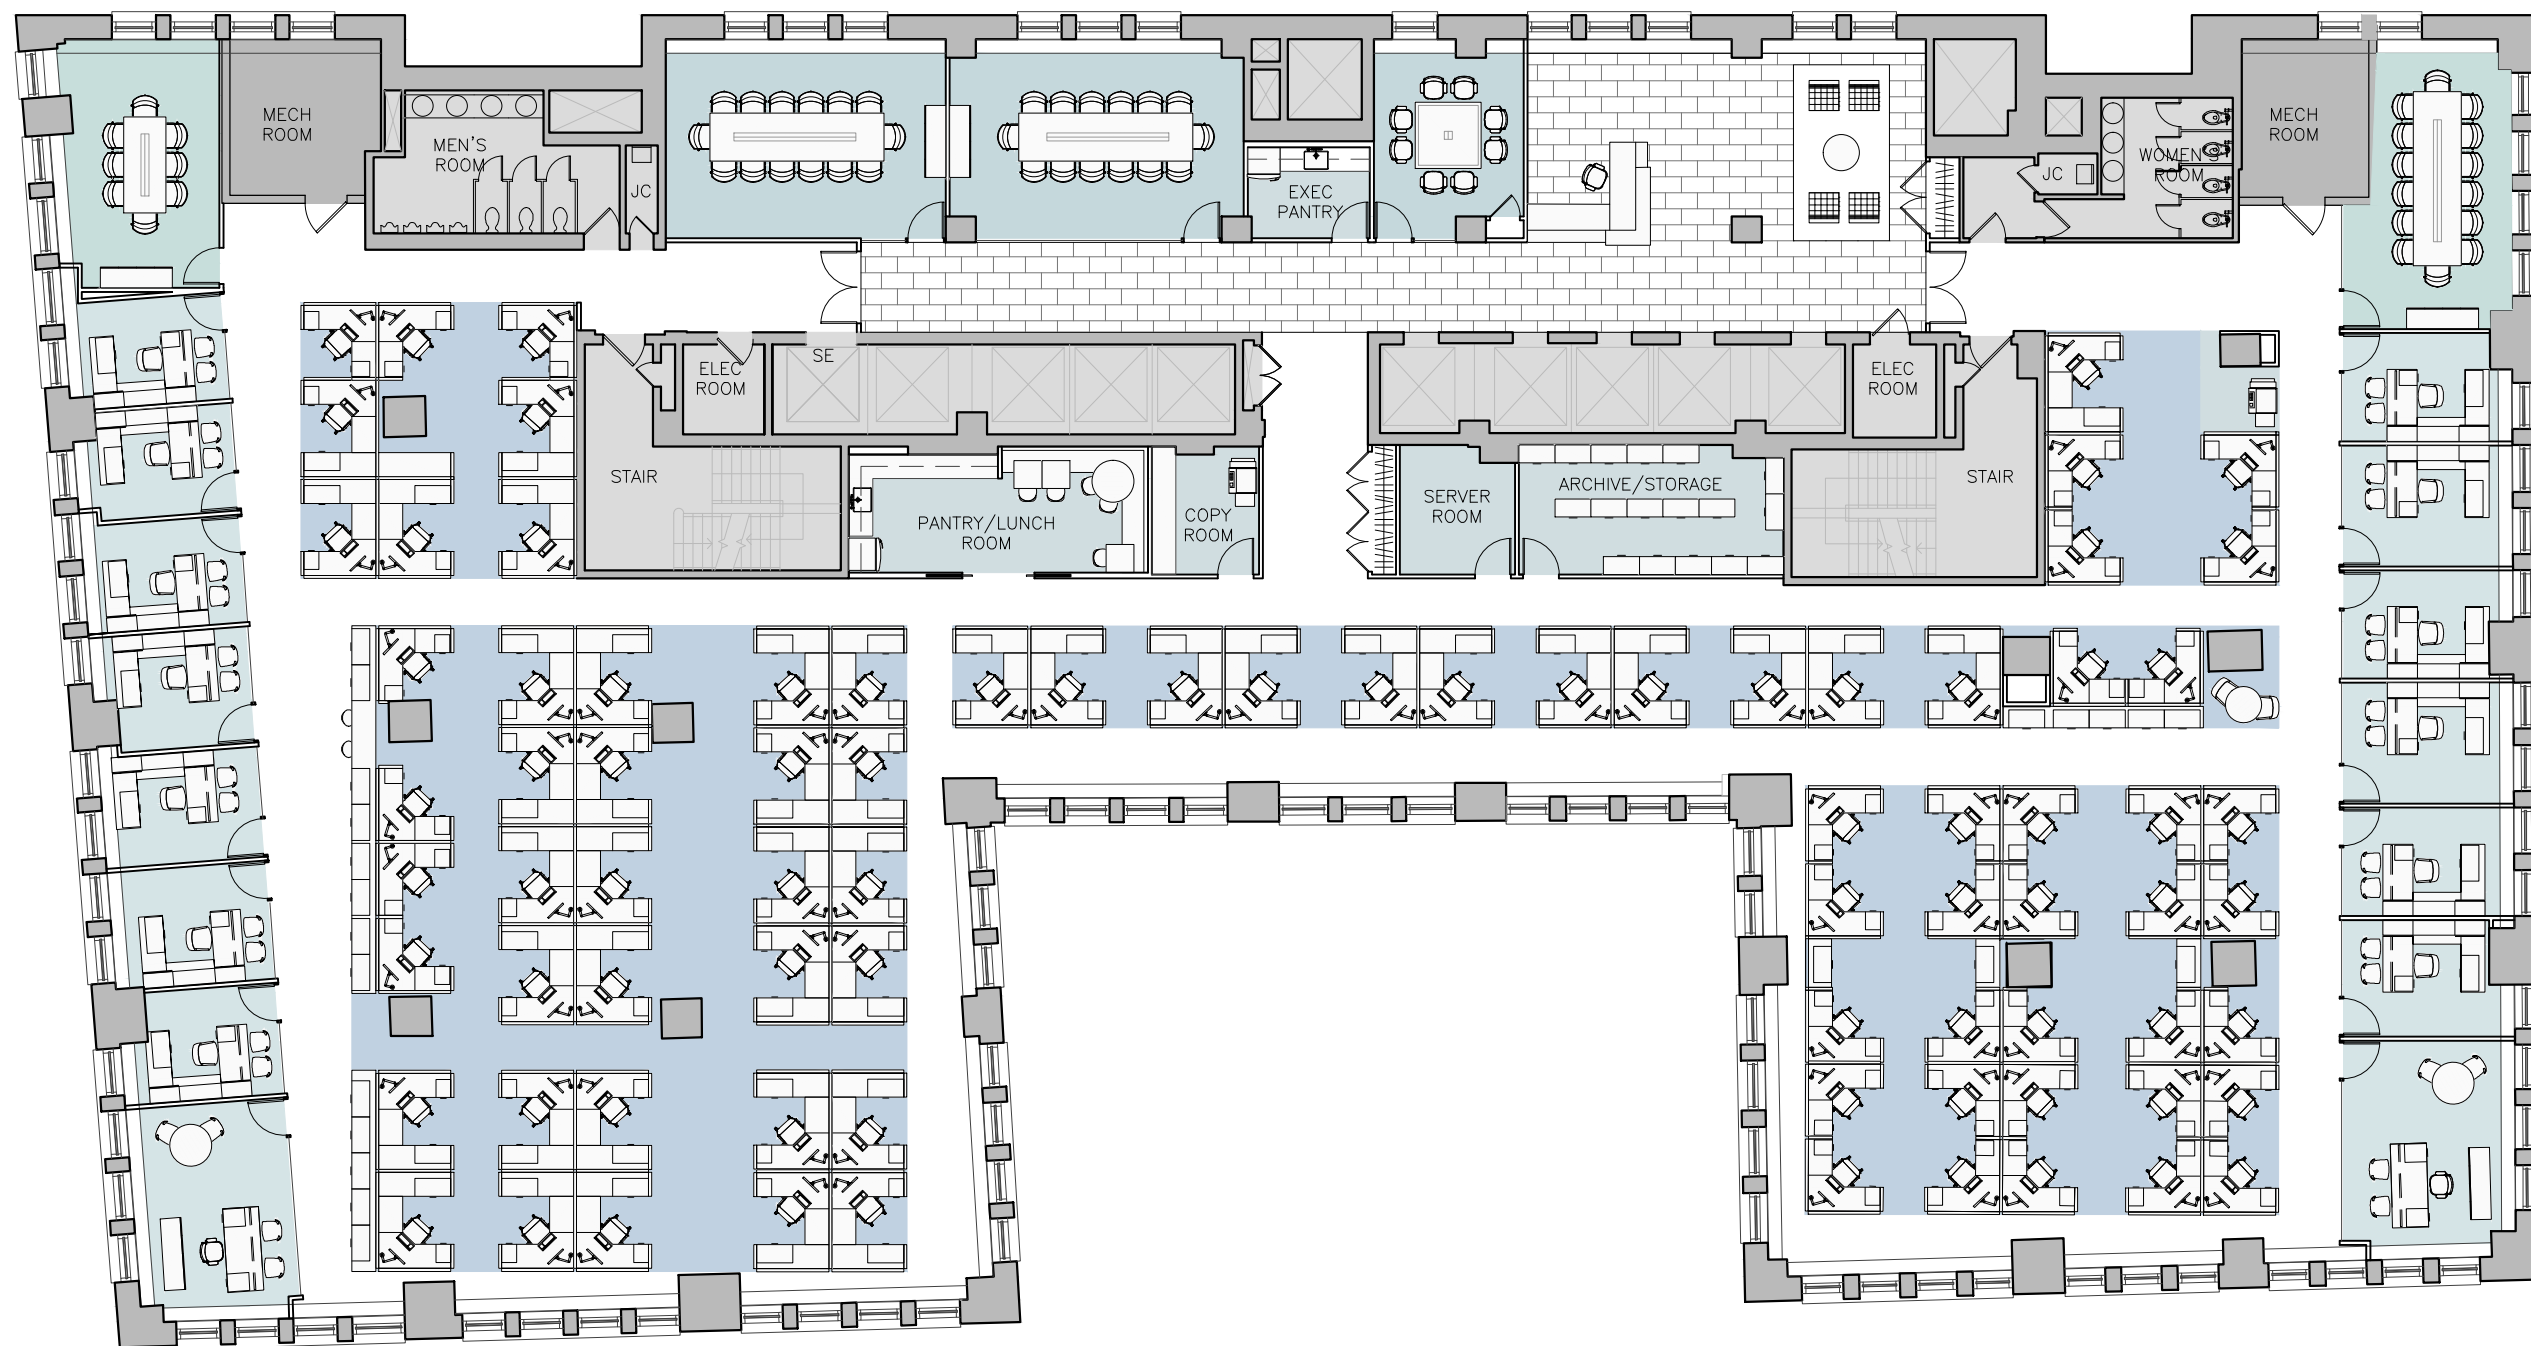

TRINITY PLACE

BROADWAY

EXCHANGE PLACE

LEGEND	
EXECUTIVE OFFICE	2
PRIVATE OFFICE	13
CONFERENCE ROOM	3
MEETING ROOMS	2
WORKSTATIONS	81
COPY ROOM	1
COPY STATION	1
SERVER ROOM	1
PANTRY/LUNCH ROOM	1
EXEC PANTRY	1
ARCHIVE/STORAGE	1
RECEPTION	1
TOTAL	96

TOTAL RSF	24,479
RSF/PER PERSON	150