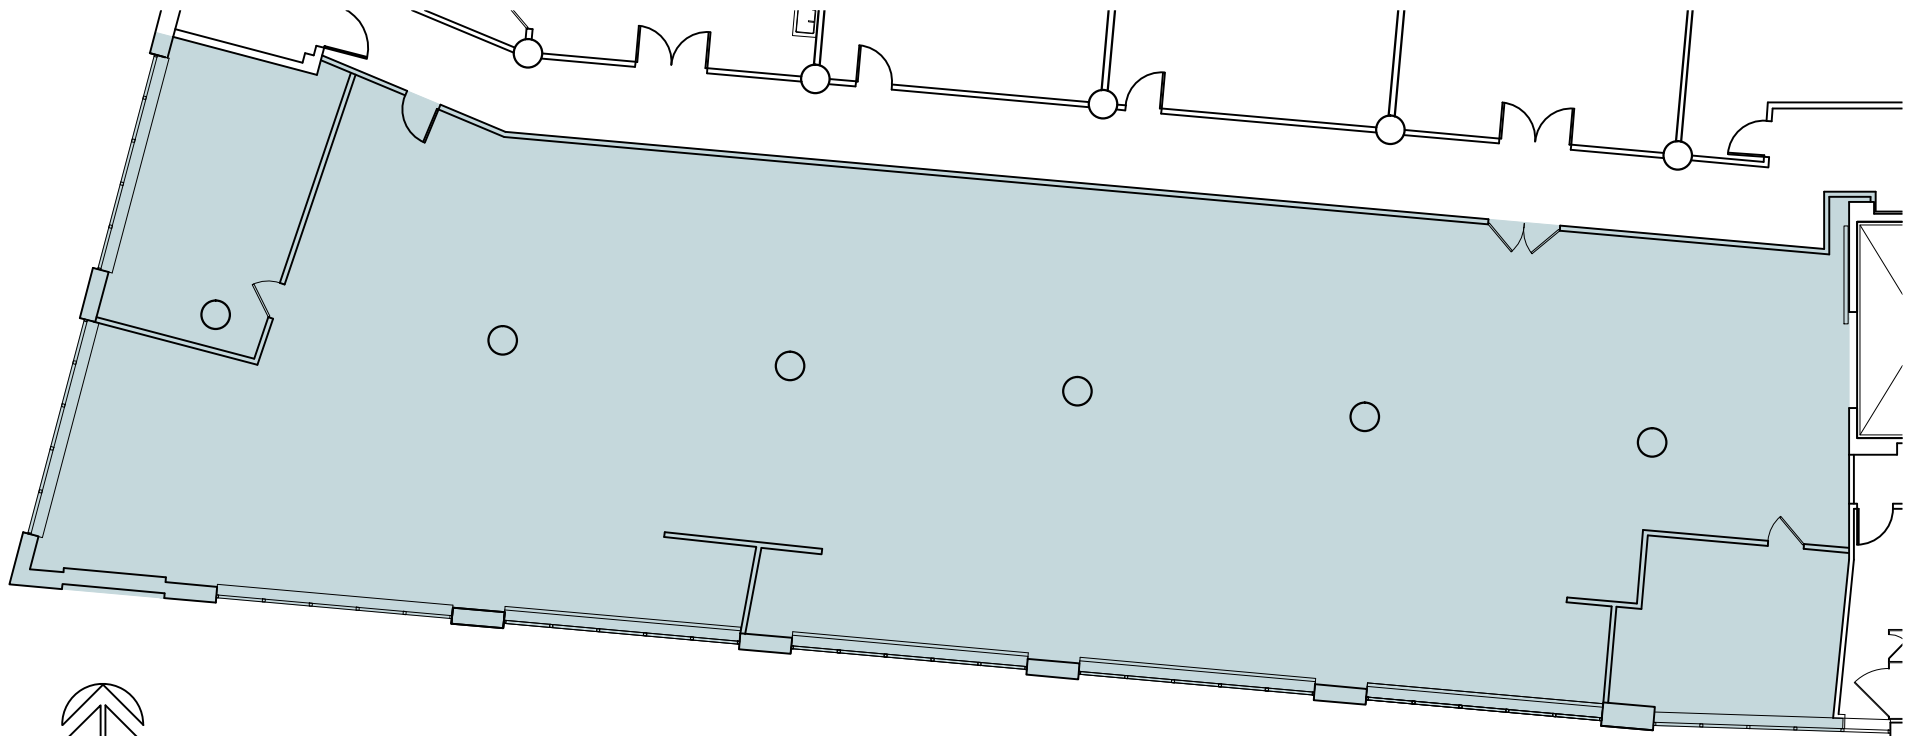

SCALE: 1/64"=1'-0"

SCALE: 1/16"=1'-0"

# AS-BUILT DESIGN SKETCH

37-18 Northern Blvd.  
3rd Floor S/W Side  
LIC, NY

PROJECT LOCATION B:\Construction\NewYork\37-18 3rd Floor\Regional\3rd Floor\Priv		FILE NAME 37-18 NORTHERN BLVD - 3rd Floor	PLOT DATE 01/14/15
DATE	Jan 14, 15	DRAWING NO.	
DRAWN BY	cbassal	DS-	